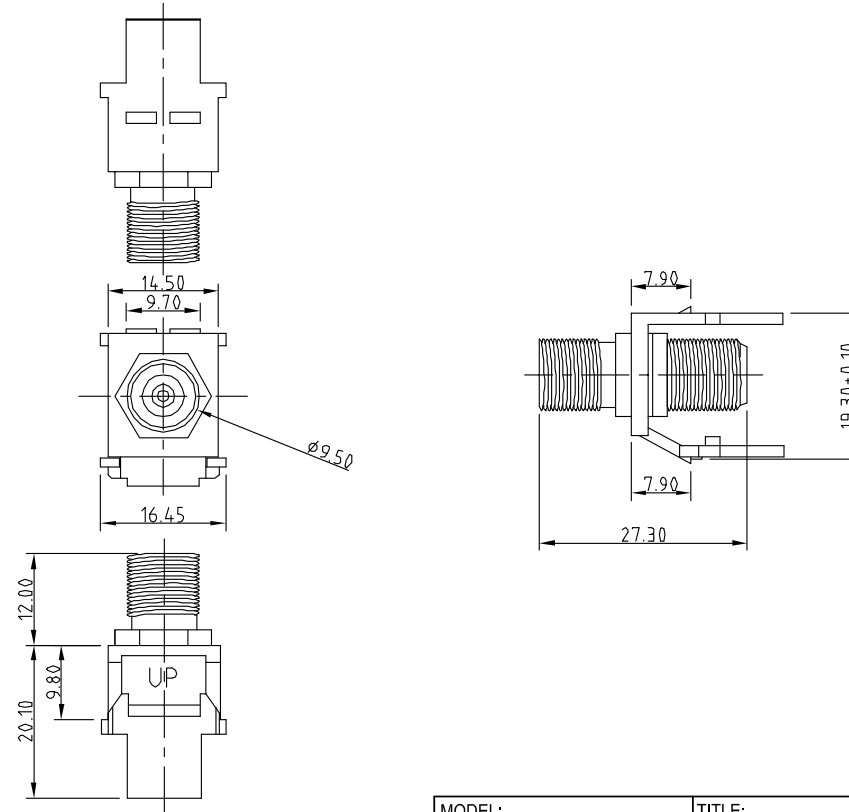

LIMITS	DEGREE CLASS			
	A	B	C	D
<10	±0.02	±0.05	±0.10	±0.15
10-50	±0.05	±0.10	±0.15	±0.20
50-120	±0.10	±0.15	±0.20	±0.25
120-300	±0.15	±0.20	±0.25	±0.30
300-500	±0.20	±0.25	±0.30	±0.35
500-1000	±0.25	±0.30	±0.35	±0.40
1000-1500	±0.30	±0.35	±0.40	±0.45
ANGLE	±0.2°	±0.5°	±1.0°	±1.5°

ZONE	REV.	DESCRIPTION	DATE	APPROVED
	A	INITIAL RELEASE	2021.04.15	

PHYSICAL CHARACTERISTICS

HOUSING MATERIAL: ABS

F CONNECTOR: BRASS WITH GOLD PLATING, 3GHZ BLUE INSERT

OPERATION TEMPERATURE: -10 ~ 60 °C

MODEL: S45-3209W	TITLE: F FEMALE TO FEMALE ADAPTER	Simply45[®]			
DRAWN:	PART NO.	/	UNIT	MM	
DESIGNED:	MATERIAL		SCALE	1 : 1	
CHECKED:	FINISH	/	SHEET	1 OF 1	
	TOOLING NO.		SIZE	REV.	A
APPROVED:	DWG NO.				