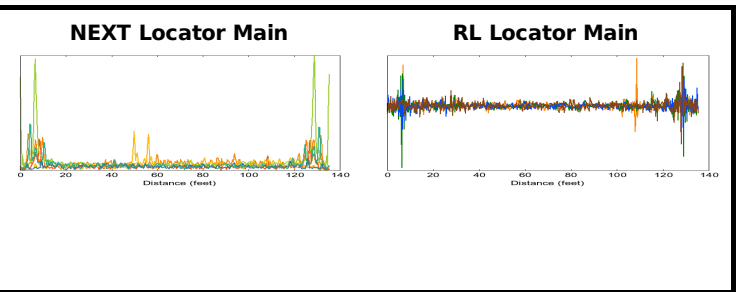

Supported Applications:

Ethernet 10BASE-T, ADSL, VDSL, Analog Phone, ATM 25.6, ATM 51.84, ISDN BRI, ISDN PRI, Ethernet 100BASE-TX, Ethernet 1000BASE-T, Ethernet 1000BASE-TX, PoE IEEE 802.3af/at/bt, HDBaseT 1080P, VOIP, ATM 155.52, NBASE-T 2.5G, NBASE-T 5G, HDBaseT 2k, HDBaseT 4k, ATM 1.2G, Ethernet 10GBASE-T

Report Generated 07/27/2021 07:37 PM