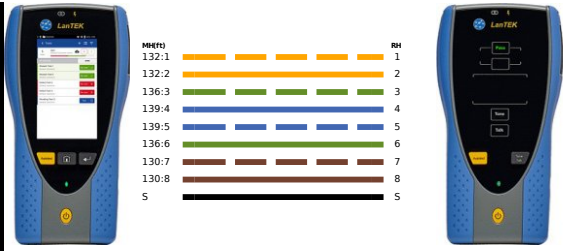

Test ID: Remee Cat6A 6UB234STP S45-1750P ... **Test Standard:** ANSI/TIA-568.2-D-2018
Date/Time: 03/03/2021 01:14 PM **Test Limit:** Channel/Cat6A
Project Name: Simply45_20210308213839 **Cable Brand/Model:** Generic/Cat6a-STP
Customer Name: Go Simply Connect **Cable Type/Shield:** Cat6A/STP
Operator: Default User **Main Connector:** Generic **Remote Connector:** Generic

Tester Model : LanTEK IV 3000
Main Handset S/N:19310002 **Remote Handset** S/N:19310002
S/W: 1.50 **S/W:** 1.50
Calibration Date: 01/01/2021 **Calibration Date:** 01/01/2021
Cat 8.1 RJ45 CH : S/N 19280046 **S/N** 19280005

Low Frequency Tests			
Test	Pair	Limit	Result
Length	78	328' 1" ft	129' 10" ft ✓
Delay	45	555 ns	196 ns ✓
Skew	45	50 ns	13 ns ✓
Impedance	n/a	n/a	n/a
Loop Res	45	25 Ω	14.37 Ω i
DCRU			
Intra-pair	45	0.20 Ω	7.36 Ω i
P2P	45-78	0.20 Ω	0.95 Ω i

Headroom Summary				
	Margin (dB)	MHz	Pair	Side
NEXT	1.70	324	36-45	Remote
PSNEXT	2.70	400	36	Remote
RL	3.50	35	78	Remote
IL	1.60	1.90	45	--
TCL	-6.60	2.65	45	Remote
ELTCTL	2.50	1	45	Main

Test	Margin	Value	Test	Margin	Value	Test	Margin	Value	Test	Margin	Value
NEXT ✓	1.90 dB	29.10 dB	NEXT ✓	1.70 dB	29 dB	ACR-F ✓	11.80 dB	21.20 dB	ACR-F ✓	12.20 dB	21.60 dB
Pair	36-45	36-45	Pair	36-45	36-45	Pair	12-45	12-45	Pair	12-45	12-45
Limit	30.24 dB	26.46 dB	Limit	31.17 dB	26.63 dB	Limit	9.45 dB	9.44 dB	Limit	11.35 dB	9.29 dB
Freq.	352 MHz	485 MHz	Freq.	324 MHz	478 MHz	Freq.	490 MHz	491 MHz	Freq.	394 MHz	499 MHz
PSNEXT ✓	2.80 dB	26.60 dB	PSNEXT ✓	2.70 dB	26 dB	PSACR-F ✓	13.80 dB	20.20 dB	PSACR-F ✓	13.90 dB	20.70 dB
Pair	36	36	Pair	36	36	Pair	45	45	Pair	45	45
Limit	26.47 dB	23.23 dB	Limit	25.79 dB	23.23 dB	Limit	6.45 dB	6.44 dB	Limit	60.26 dB	6.29 dB
Freq.	377 MHz	500 MHz	Freq.	400 MHz	500 MHz	Freq.	490 MHz	491 MHz	Freq.	1 MHz	499 MHz

Test	Margin	Value	Test	Margin	Value	Test	Margin	Value	Test	Margin	Value
RL ✓	4.80 dB	17.50 dB	RL ✓	3.50 dB	16 dB	ACR-N i	n/a	n/a	ACR-N i	n/a	n/a
Pair	78	36	Pair	78	36	Pair	12-36	12-36	Pair	12-36	12-36
Limit	16.72 dB	6 dB	Limit	16.28 dB	7.33 dB	Limit	n/a	n/a	Limit	n/a	n/a
Freq.	28.60 MHz	500 MHz	Freq.	35 MHz	293 MHz	Freq.	n/a	n/a	Freq.	n/a	n/a
IL ✓	1.60 dB	18.50 dB	PSACR-N i	n/a	n/a	PSACR-N i	n/a	n/a	PSACR-N i	n/a	n/a
Pair	45	45	Pair	12	12	Pair	12	12	Pair	12	12
Limit	3 dB	49.26 dB	Limit	n/a	n/a	Limit	n/a	n/a	Limit	n/a	n/a
Freq.	1.90 MHz	499 MHz	Freq.	n/a	n/a	Freq.	n/a	n/a	Freq.	n/a	n/a