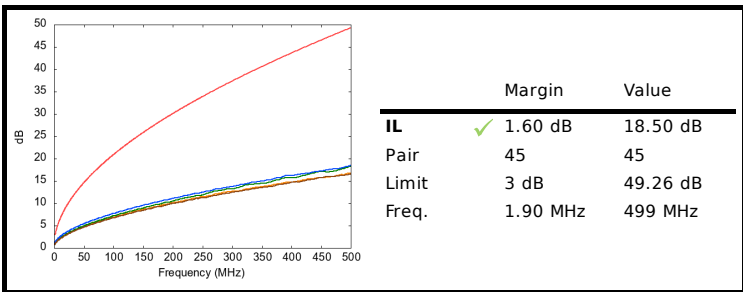

Supported Applications:

Ethernet 10BASE-T, ADSL, VDSL, Analog Phone, ATM 25.6, ATM 51.84, ISDN BRI, ISDN PRI, Ethernet 100BASE-TX, Ethernet 1000BASE-T, Ethernet 1000BASE-TX, PoE IEEE 802.3af/at/bt, HDBaseT 1080P, VOIP, ATM 155.52, NBASE-T 2.5G, NBASE-T 5G, HDBaseT 2k, HDBaseT 4k, ATM 1.2G, Ethernet 10GBASE-T

Report Generated 07/27/2021 07:37 PM