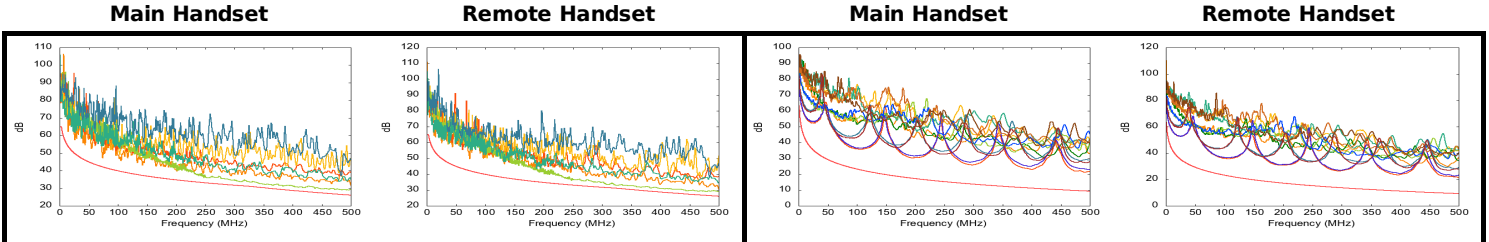

Test ID: Remee Cat6A 6UB234STP S45-1750P ... **Test Standard:** ANSI/TIA-568.2-D-2018
Date/Time: 03/03/2021 01:14 PM **Test Limit:** Channel/Cat6A
Project Name: Simply45_20210308213839 **Cable Brand/Model:** Generic/Cat6a-STP
Customer Name: Go Simply Connect **Cable Type/Shield:** Cat6A/STP
Operator: Default User **Main Connector:** Generic **Remote Connector:** Generic

Tester Model : LanTEK IV 3000
Main Handset S/N:19310002 **Remote Handset** S/N:19310002
S/W: 1.50 **S/W:** 1.50
Calibration Date: 01/01/2021 **Calibration Date:** 01/01/2021
Cat 8.1 RJ45 CH : S/N 19280046 **S/N** 19280005

Low Frequency Tests			
Test	Pair	Limit	Result
Length	78	328' 1" ft	129' 10" ft ✓
Delay	45	555 ns	196 ns ✓
Skew	45	50 ns	13 ns ✓
Impedance	n/a	n/a	n/a
Loop Res	45	25 Ω	14.37 Ω i
DCRU			
Intra-pair	45	0.20 Ω	7.36 Ω i
P2P	45-78	0.20 Ω	0.95 Ω i

Headroom Summary				
	Margin (dB)	MHz	Pair	Side
NEXT	1.70	324	36-45	Remote
PSNEXT	2.70	400	36	Remote
RL	3.50	35	78	Remote
IL	1.60	1.90	45	--
TCL	-6.60	2.65	45	Remote
ELTCTL	2.50	1	45	Main

Test	Margin	Value	Test	Margin	Value	Test	Margin	Value	Test	Margin	Value
NEXT ✓	1.90 dB	29.10 dB	NEXT ✓	1.70 dB	29 dB	ACR-F ✓	11.80 dB	21.20 dB	ACR-F ✓	12.20 dB	21.60 dB
Pair	36-45	36-45	Pair	36-45	36-45	Pair	12-45	12-45	Pair	12-45	12-45
Limit	30.24 dB	26.46 dB	Limit	31.17 dB	26.63 dB	Limit	9.45 dB	9.44 dB	Limit	11.35 dB	9.29 dB
Freq.	352 MHz	485 MHz	Freq.	324 MHz	478 MHz	Freq.	490 MHz	491 MHz	Freq.	394 MHz	499 MHz
PSNEXT ✓	2.80 dB	26.60 dB	PSNEXT ✓	2.70 dB	26 dB	PSACR-F ✓	13.80 dB	20.20 dB	PSACR-F ✓	13.90 dB	20.70 dB
Pair	36	36	Pair	36	36	Pair	45	45	Pair	45	45
Limit	26.47 dB	23.23 dB	Limit	25.79 dB	23.23 dB	Limit	6.45 dB	6.44 dB	Limit	60.26 dB	6.29 dB
Freq.	377 MHz	500 MHz	Freq.	400 MHz	500 MHz	Freq.	490 MHz	491 MHz	Freq.	1 MHz	499 MHz

Test	Margin	Value	Test	Margin	Value	Test	Margin	Value	Test	Margin	Value
RL ✓	4.80 dB	17.50 dB	RL ✓	3.50 dB	16 dB	ACR-N i	n/a	n/a	ACR-N i	n/a	n/a
Pair	78	36	Pair	78	36	Pair	12-36	12-36	Pair	12-36	12-36
Limit	16.72 dB	6 dB	Limit	16.28 dB	7.33 dB	Limit	n/a	n/a	Limit	n/a	n/a
Freq.	28.60 MHz	500 MHz	Freq.	35 MHz	293 MHz	Freq.	n/a	n/a	Freq.	n/a	n/a
IL ✓	1.60 dB	18.50 dB	PSACR-N i	n/a	n/a	PSACR-N i	n/a	n/a	PSACR-N i	n/a	n/a
Pair	45	45	Pair	12	12	Pair	12	12	Pair	12	12
Limit	3 dB	49.26 dB	Limit	n/a	n/a	Limit	n/a	n/a	Limit	n/a	n/a
Freq.	1.90 MHz	499 MHz	Freq.	n/a	n/a	Freq.	n/a	n/a	Freq.	n/a	n/a