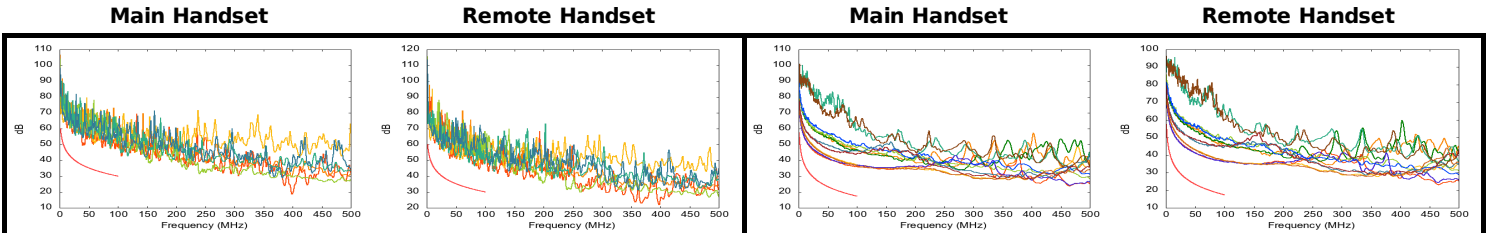

Test ID: RemeCat5e 5BE234STP S45-1050 Ch... **Test Standard:** ANSI/TIA-568.2-D-2018 **Tester Model :** LanTEK IV 3000
Date/Time: 03/04/2021 01:52 PM **Test Limit:** Channel/Cat5e **Main Handset** S/N:19310002 **Remote Handset** S/N:19310002
Project Name: Simply45_20210308213839 **Cable Brand/Model:** Generic/Cat5e-STP **S/W:** 1.50 **Calibration Date:** 01/01/2021 **Calibration Date:** 01/01/2021
Customer Name: Go Simply Connect **Cable Type/Shield:** Cat5e/STP **Calibration Date:** 01/01/2021 **Calibration Date:** 01/01/2021
Operator: Default User **Main Connector:** Generic **Calibration Date:** 01/01/2021 **Calibration Date:** 01/01/2021
Remote Connector: Generic **Calibration Date:** 01/01/2021 **Calibration Date:** 01/01/2021

Low Frequency Tests				Headroom Summary			
Test	Pair	Limit	Result	Margin (dB)	MHz	Pair	Side
Length	78	328' 1" ft	130' 7" ft ✓	NEXT 11.50	2.20	12-78	Main
Delay	12	555 ns	189 ns ✓	PSNEXT 12.70	2.20	12	Main
Skew	12	50 ns	5 ns ✓	RL 5.30	16.60	45	Remote
Impedance	n/a	n/a	n/a	IL 1.60	1.90	45	--
Loop Res	45	25 Ω	17.85 Ω ⓘ	TCL n/a	n/a	n/a	n/a
DCRU				ELTCTL n/a	n/a	n/a	n/a
Intra-pair	45	0.20 Ω	9.88 Ω ⓘ				
P2P	45-78	0.20 Ω	1.29 Ω ⓘ				