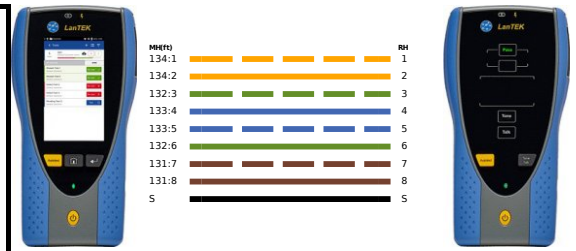

Test ID: RemeCat5e 5BE234STP S45-1050 Ch... **Test Standard:** ANSI/TIA-568.2-D-2018 **Tester Model :** LanTEK IV 3000
Date/Time: 03/04/2021 01:52 PM **Test Limit:** Channel/Cat5e **Main Handset** S/N:19310002 **Remote Handset** S/N:19310002
Project Name: Simply45_20210308213839 **Cable Brand/Model:** Generic/Cat5e-STP **S/W:** 1.50 **Calibration Date:** 01/01/2021 **Calibration Date:** 01/01/2021
Customer Name: Go Simply Connect **Cable Type/Shield:** Cat5e/STP **Calibration Date:** 01/01/2021 **Calibration Date:** 01/01/2021
Operator: Default User **Main Connector:** Generic **Calibration Date:** 01/01/2021 **Calibration Date:** 01/01/2021
Remote Connector: Generic **Calibration Date:** 01/01/2021 **Calibration Date:** 01/01/2021

Low Frequency Tests				Headroom Summary			
Test	Pair	Limit	Result	Margin (dB)	MHz	Pair	Side
Length	78	328' 1" ft	130' 7" ft ✓	NEXT 11.50	2.20	12-78	Main
Delay	12	555 ns	189 ns ✓	PSNEXT 12.70	2.20	12	Main
Skew	12	50 ns	5 ns ✓	RL 5.30	16.60	45	Remote
Impedance	n/a	n/a	n/a	IL 1.60	1.90	45	--
Loop Res	45	25 Ω	17.85 Ω ⓘ	TCL n/a	n/a	n/a	n/a
DCRU				ELTCTL n/a	n/a	n/a	n/a
Intra-pair	45	0.20 Ω	9.88 Ω ⓘ				
P2P	45-78	0.20 Ω	1.29 Ω ⓘ				